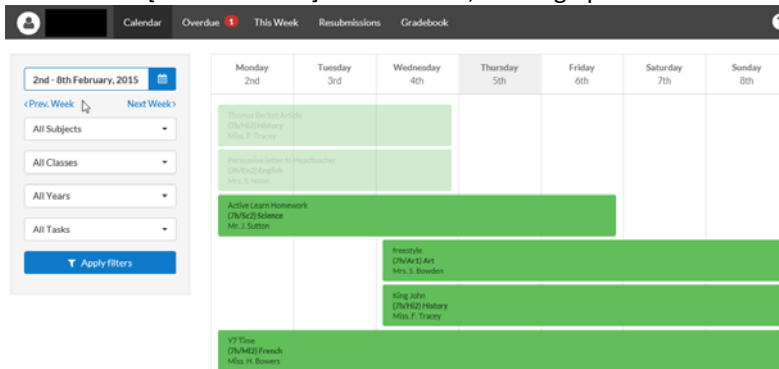

To log in to the Show My Homework system, go to newmanrc.showmyhomework.co.uk. This gives you access to all homework set throughout college for the week. In the top right corner, click [Login]

This will bring up the login screen below:

Enter your username and password in the two boxes, and click [Log In]

This will now show your children. If any are missing, please contact the college, and this can be rectified.

You can then select [View Calendar] on each child, to bring up the homework they have been set.

This also shows a timeline for each piece of work, showing when it was set, and when it is due to be completed. You can click on a piece of homework to see more details.

From the menu at the top, you can filter homework to show only those overdue, or those due this week, as well as resubmitting any homework already done, or reviewing the grades your child received for previous homework.