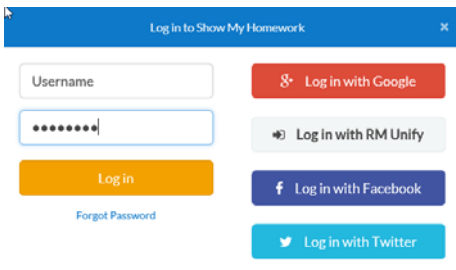

Show My Homework Parent Instructions.

You may already be aware, but we have recently rolled out a new online homework diary to all our pupils. This allows teachers to record all the homework they have set online, so it can then be accessed by pupils, and monitored by parents.

To log in to the Show My Homework system, go to newmanrc.showmyhomework.co.uk. This gives you access to all homework set throughout college for the week. In the top right corner, click [Login]

This will bring up the login screen below: