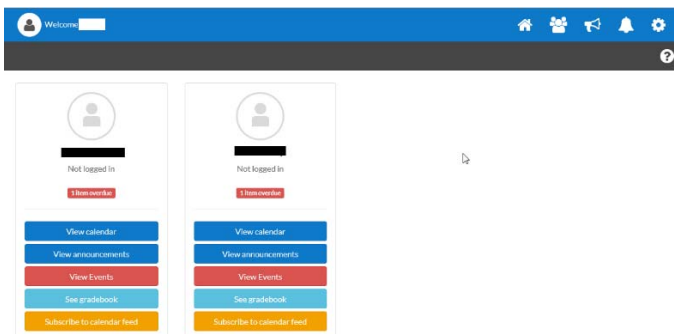

Show My Homework Parent Instructions.

You may already be aware, but we have recently rolled out a new online homework diary to all our pupils. This allows teachers to record all the homework they have set online, so it can then be accessed by pupils, and monitored by parents.

To log in to the Show My Homework system, go to newmanrc.showmyhomework.co.uk. This gives you access to all homework set throughout college for the week. In the top right corner, click [Login]

This will bring up the login screen below:

Enter your username and password in the two boxes, and click [Log In]

This will now show your children. If any are missing, please contact the college, and this can be rectified.

You can then select [View Calendar] on each child, to bring up the homework they have been set.

This also shows a timeline for each piece of work, showing when it was set, and when it is due to be completed. You can click on a piece of homework to see more details.

From the menu at the top, you can filter homework to show only those overdue, or those due this week, as well as resubmitting any homework already done, or reviewing the grades your child received for previous homework.